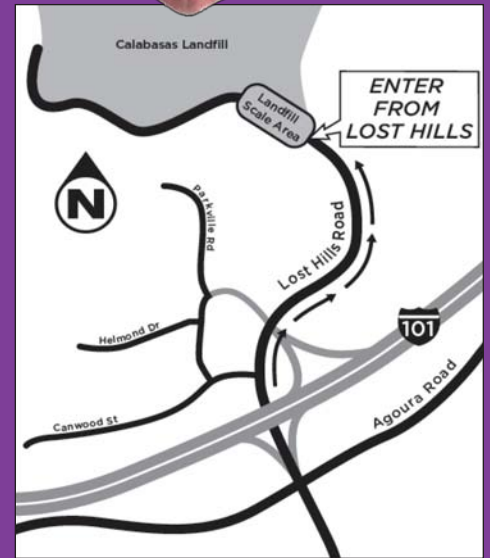

TOO TOXIC TO TRASH

FREE Household Hazardous and Electronic Waste Drive-Thru Collection Event

Sunday, June 14 • 9 A.M. - 3 P.M.
 Calabasas Landfill, Scale Area
 5300 Lost Hills Road
 Agoura, CA 91301

CHEMICALS